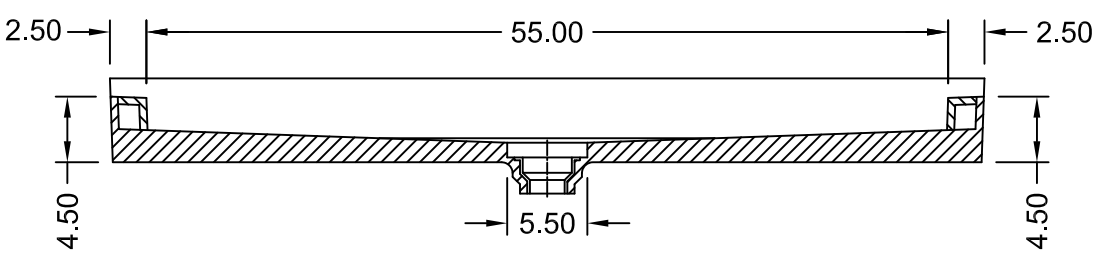

# TILE REDI<sup>®</sup> WONDER DRAIN<sup>®</sup> TRIPLE CURB SHOWER PAN MODEL WD3060CDT-PVC-2.5

(Not to scale)

SECTION A-A

	ANSI Z124.1-95	ASTM F462-79
	ANSI Z124.2-95	B45.0-02
	ICC/ANSI A117.1-98	B45.5-02
	© 2012 TILE REDI USA, LLC	