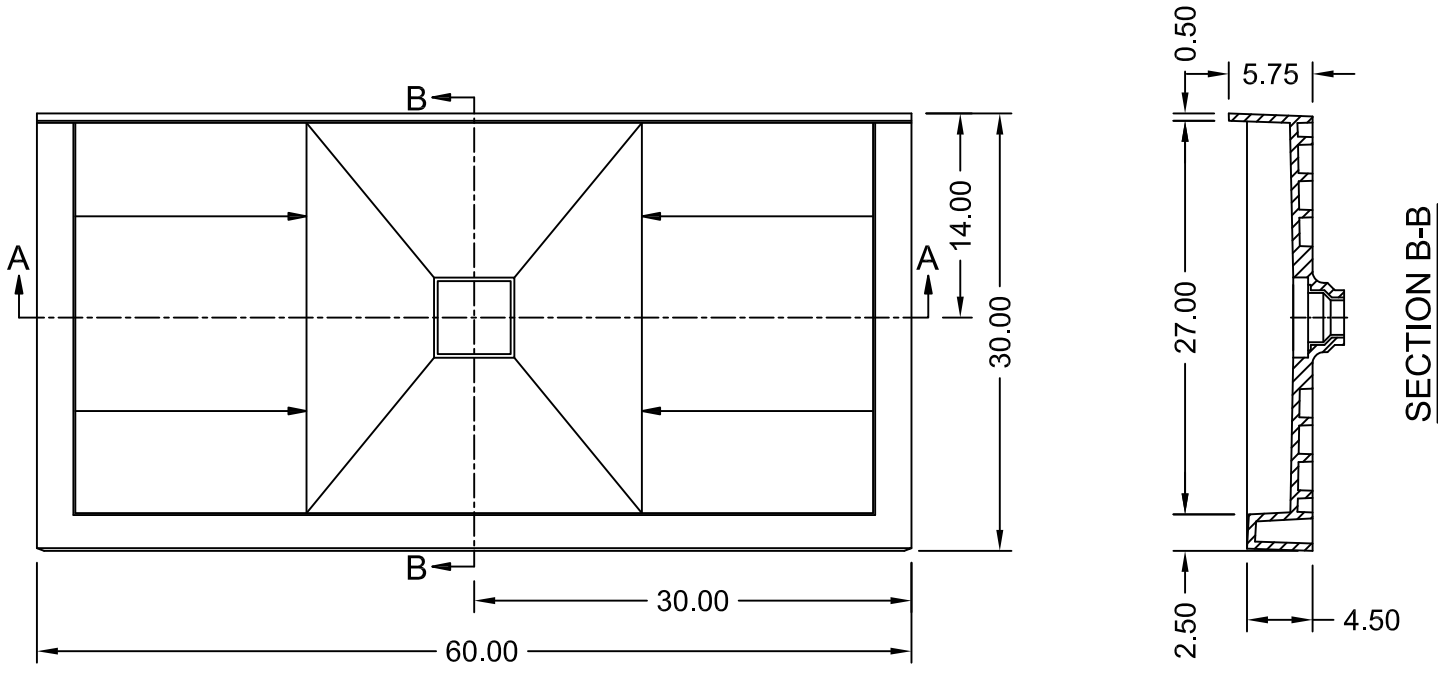

# TILE REDI<sup>®</sup> WONDER DRAIN<sup>®</sup> TRIPLE CURB SHOWER PAN MODEL WD3060CDT-PVC-2.5

(Not to scale)

SECTION A-A

	ANSI Z124.1-95	ASTM F462-79
	ANSI Z124.2-95	B45.0-02
	ICC/ANSI A117.1-98	B45.5-02
	© 2012 TILE REDI USA, LLC	