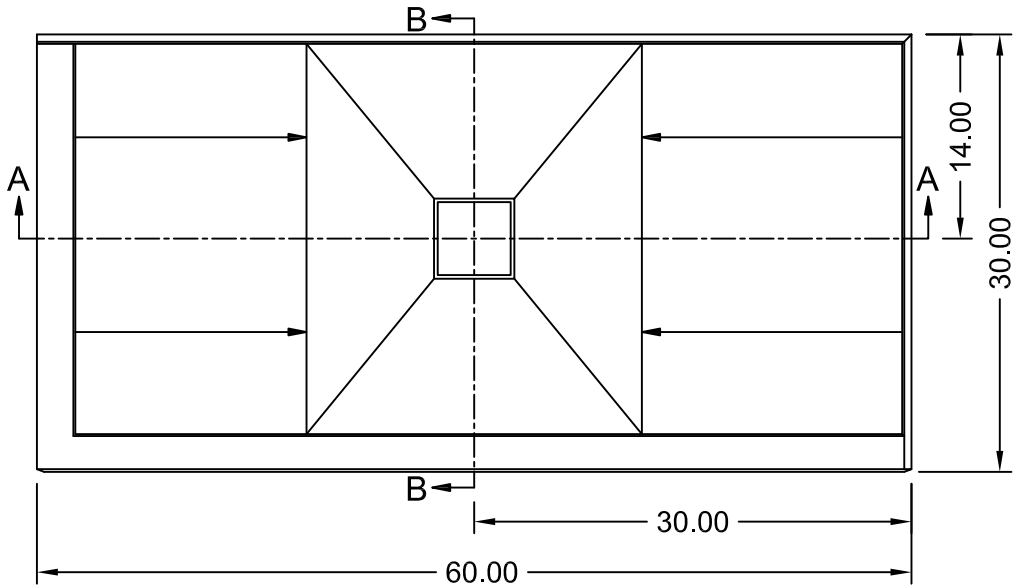

# TILE REDI® WONDER DRAIN® DOUBLE CURB SHOWER PAN MODEL WD3060CDL-PVC-2.5

(Not to scale)

SECTION A-A

	ANSI Z124.1-95	ASTM F462-79
	ANSI Z124.2-95	B45.0-02
	ICC/ANSI A117.1-98	B45.5-02
	© 2012 TILE REDI USA, LLC	