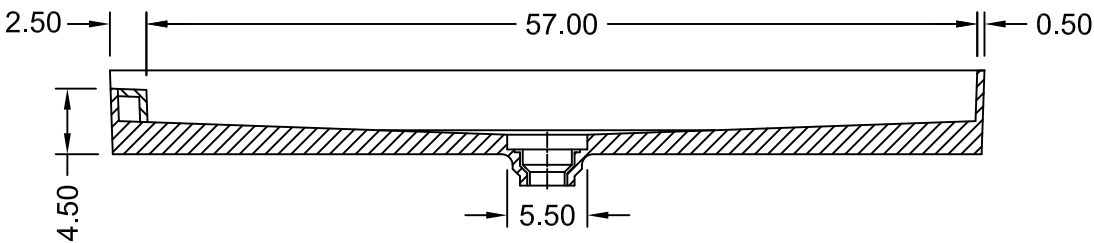

# TILE REDI® WONDER DRAIN® DOUBLE CURB SHOWER PAN MODEL WD3060CDL-PVC-2.5

(Not to scale)

SECTION A-A

	ANSI Z124.1-95	ASTM F462-79
	ANSI Z124.2-95	B45.0-02
	ICC/ANSI A117.1-98	B45.5-02
	© 2012 TILE REDI USA, LLC	