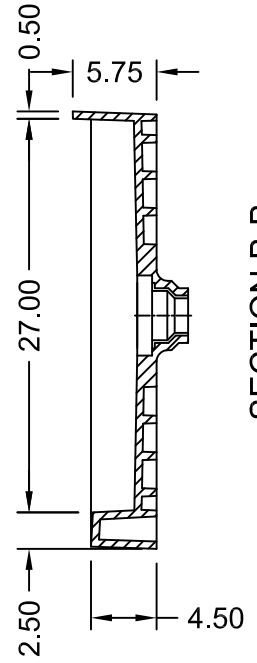

# TILE REDI® WONDER DRAIN® DOUBLE CURB SHOWER PAN MODEL WD3060CDL-PVC-2.5

(Not to scale)

SECTION A-A

	ANSI Z124.1-95	ASTM F462-79
	ANSI Z124.2-95	B45.0-02
	ICC/ANSI A117.1-98	B45.5-02
	© 2012 TILE REDI USA, LLC	