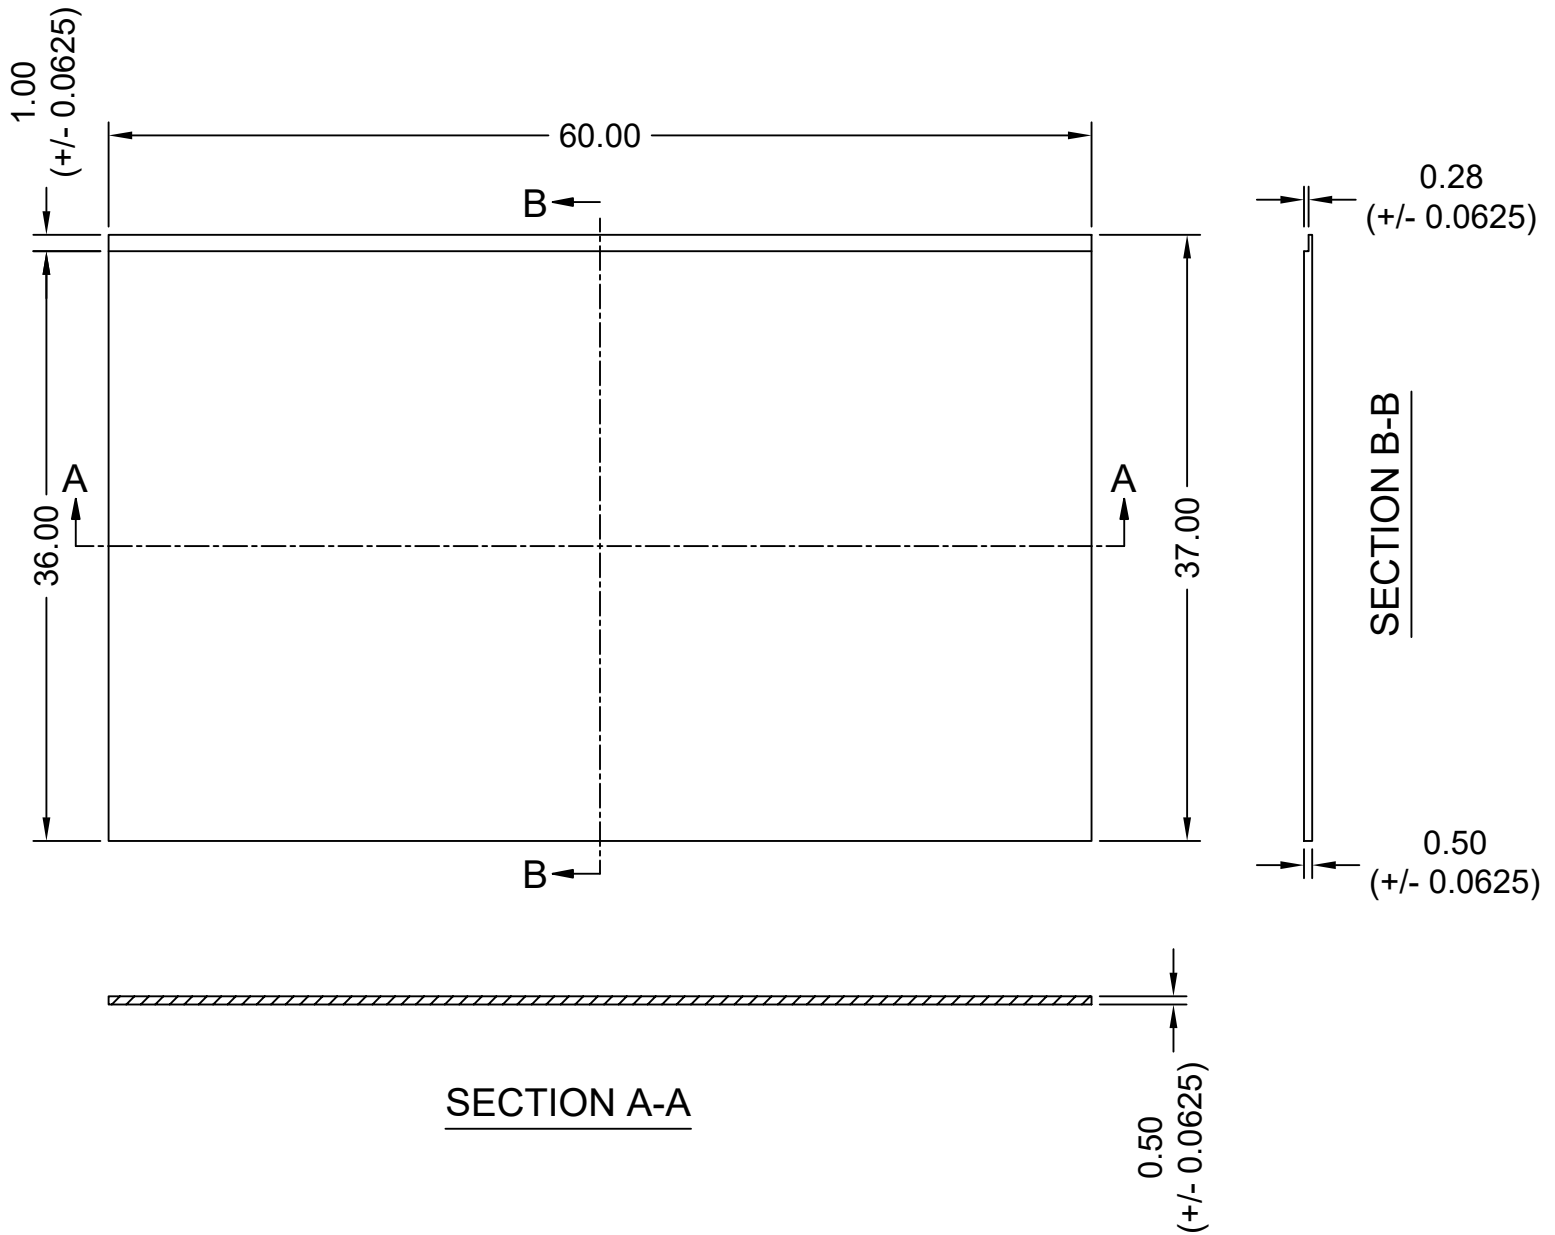

(Not to scale)

All dimensions are within tolerances of +/- 1/4" unless otherwise noted.

Toll Free 800.232.6156 techsupport@tileredi.com
 Tel: 954.323.0125
 Fax: 954.344.8064 www.tileredi.com

INV
2023.05.18