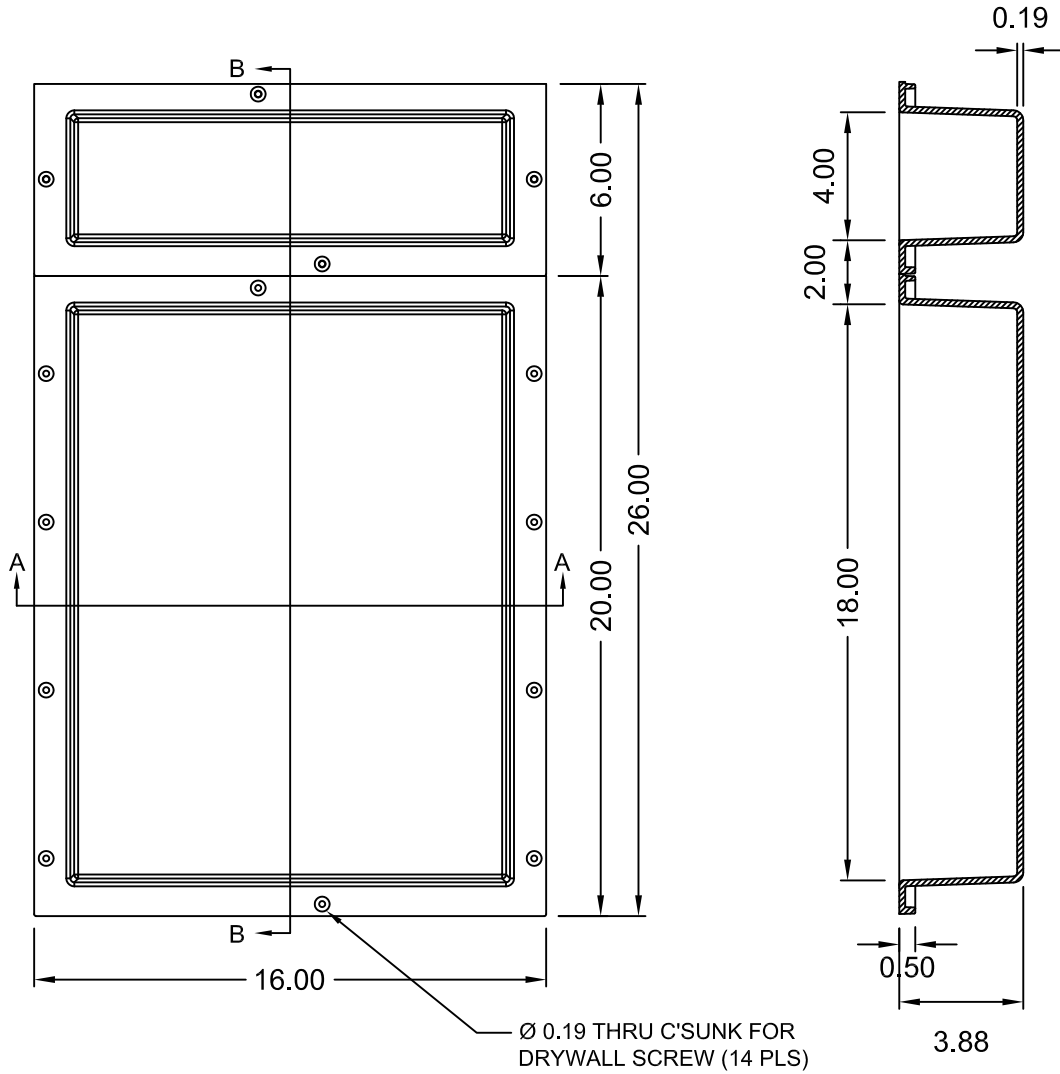

(Not to scale)

SECTION A-A

Toll Free 800.232.6156 techsupport@tileredi.com  
 Tel: 954.323.0125  
 Fax: 954.344.8064 www.tileredi.com

2015.03.18