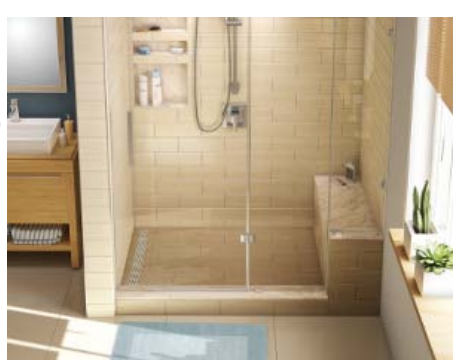

# Tile Redi Introduces Base'N Bench Shower Kits

August 7, 2014 No Comments

KEYWORDS [flooring industry news](#) /  EMAIL /  PRINT /  REPRINTS /    MORE / TEXT SIZE+

 Tweet 0  Share  Share 0

- RELATED ARTICLES
- [Tile Redi Takes a New Angle on Showers](#)
  - [USG Durock UltraLight Foam Tile Backerboard for Showers, Tubs, Steamrooms](#)
  - [Tile Redi upgrades website](#)
  - [MAPEI's ShowerPerfect Installs with Linear Drain](#)

Tile Redi's Base'N Bench shower kits are specifically sized to fit the footprint of the bathtub to be removed, making installation simple, according to the company.

Users are instructed to measure the length and depth of the shower space, note the drain location and then choose the corresponding model. The shower pan and shower bench are sized to work together, creating a new designer shower.

*Base'N Bench shower kits by Tile Redi are sized to fit the footprint of the bathtub to be removed.*

"Redi Bench will fit the selected shower pan, and when built into the overall design, will provide a safe place when one is using the shower. All components offer the industry-leading Tile Redi brand features that have always been synonymous with fast and easy installation and, no leaks," said the company.