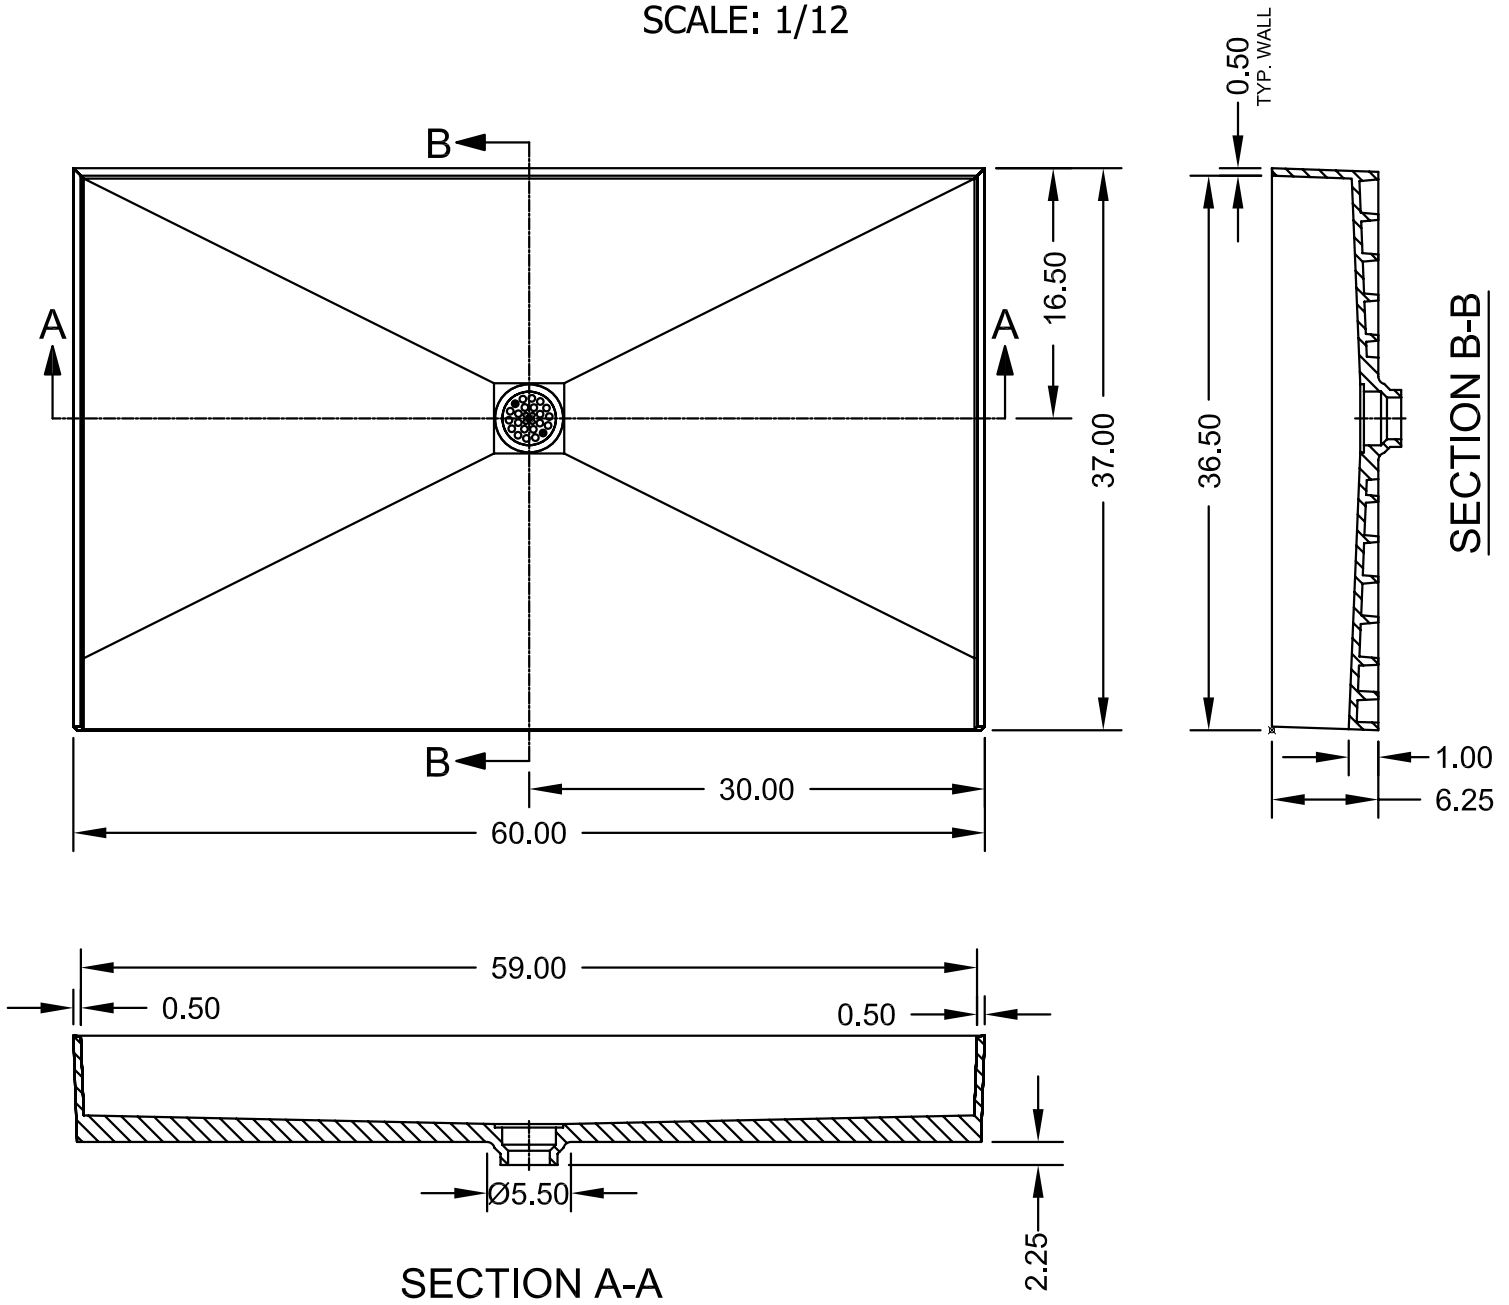

TILE READY® Model 3760CBF (37"D x 60"W - Barrier Free 60" side - Center Drain)

SCALE: 1/12

Product Features:

- .Integrated 2" PVC drain (adaptable to cast iron and ABS)
- .Integrated curb with structural ribbing
- .6" Splash Walls
- .Floor pre-pitched 1/4" per foot to drain
- .Tile set directly on pan surface
- .No mud setting or hot mopping required
- .Round polished adjustable drain plate (square plates available)