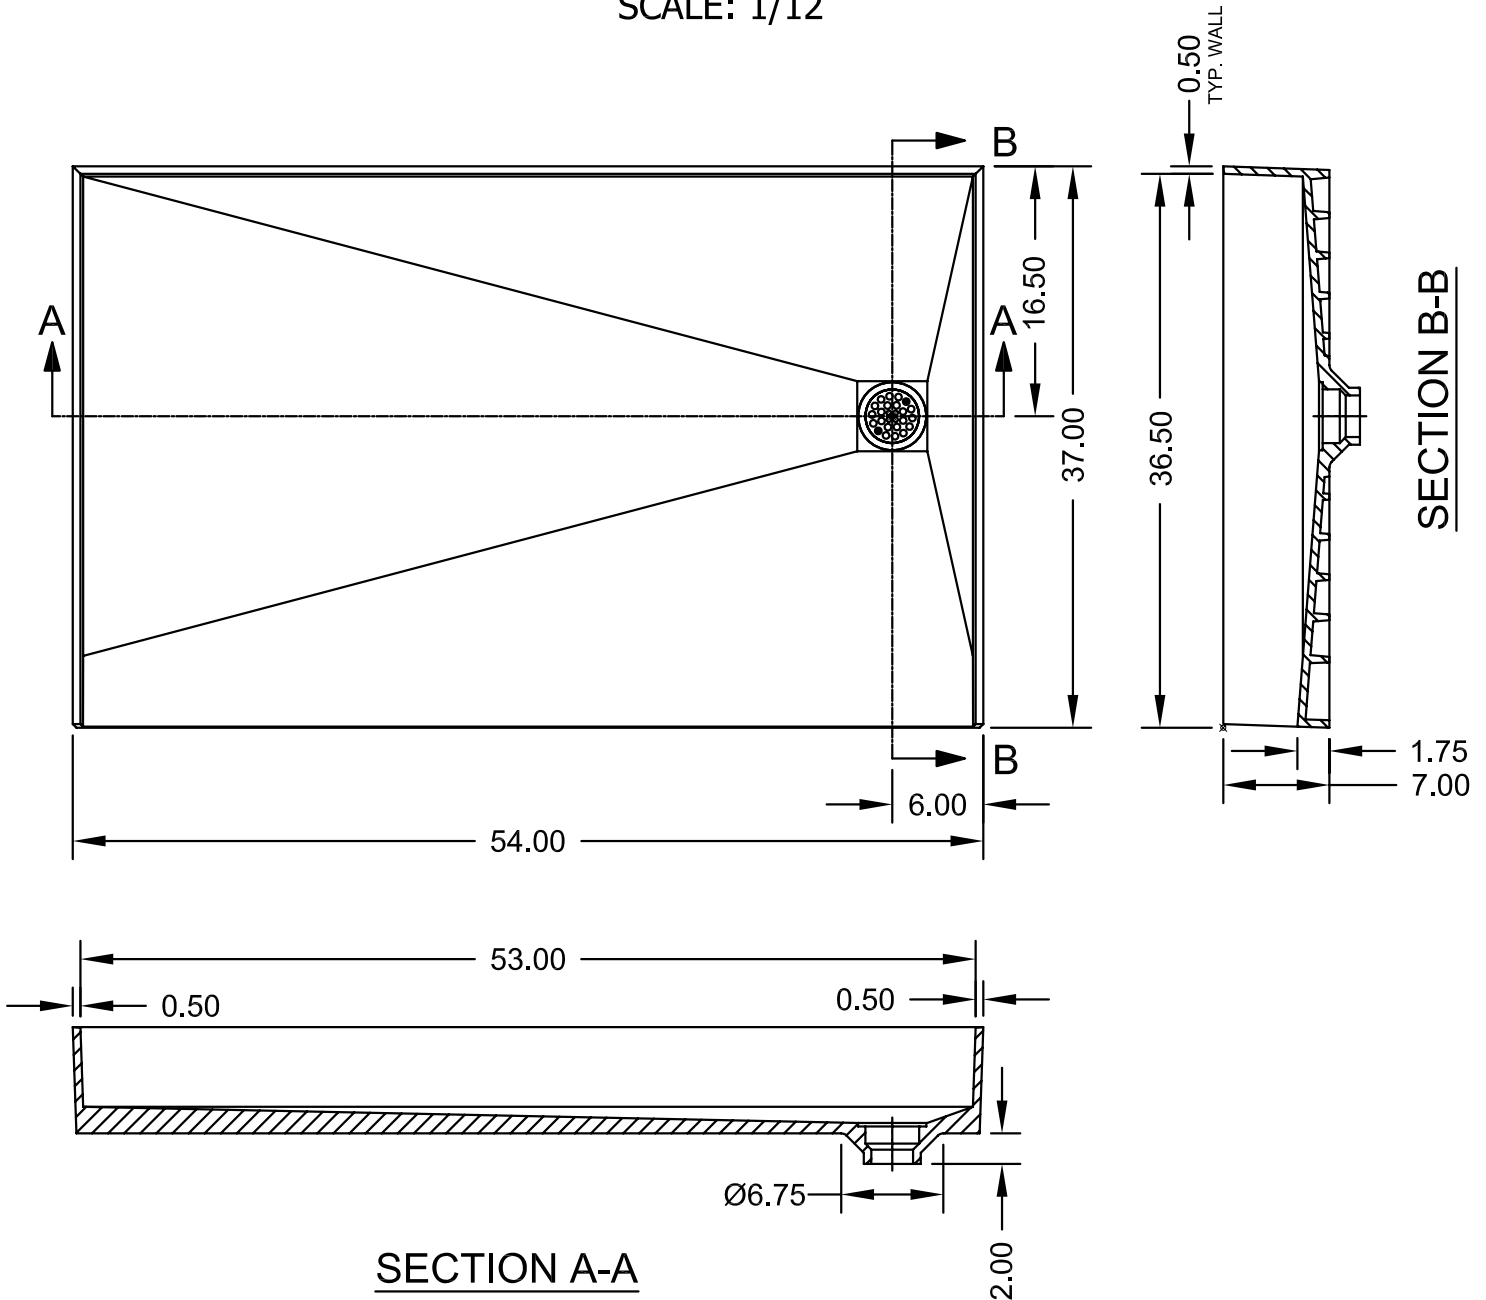

TILE READY® Model 3754RBF (37"D x 54"W - Barrier Free 54" side Right Drain)

SCALE: 1/12

Product Features:

- .Integrated 2" PVC drain (adaptable to cast iron and ABS)
- .Integrated curb with structural ribbing
- .6" Splash Walls
- .Floor pre-pitched ¼" per foot to drain
- .Tile set directly on pan surface
- .No mud setting or hot mopping required
- .Round polished adjustable drain plate (square plates available)