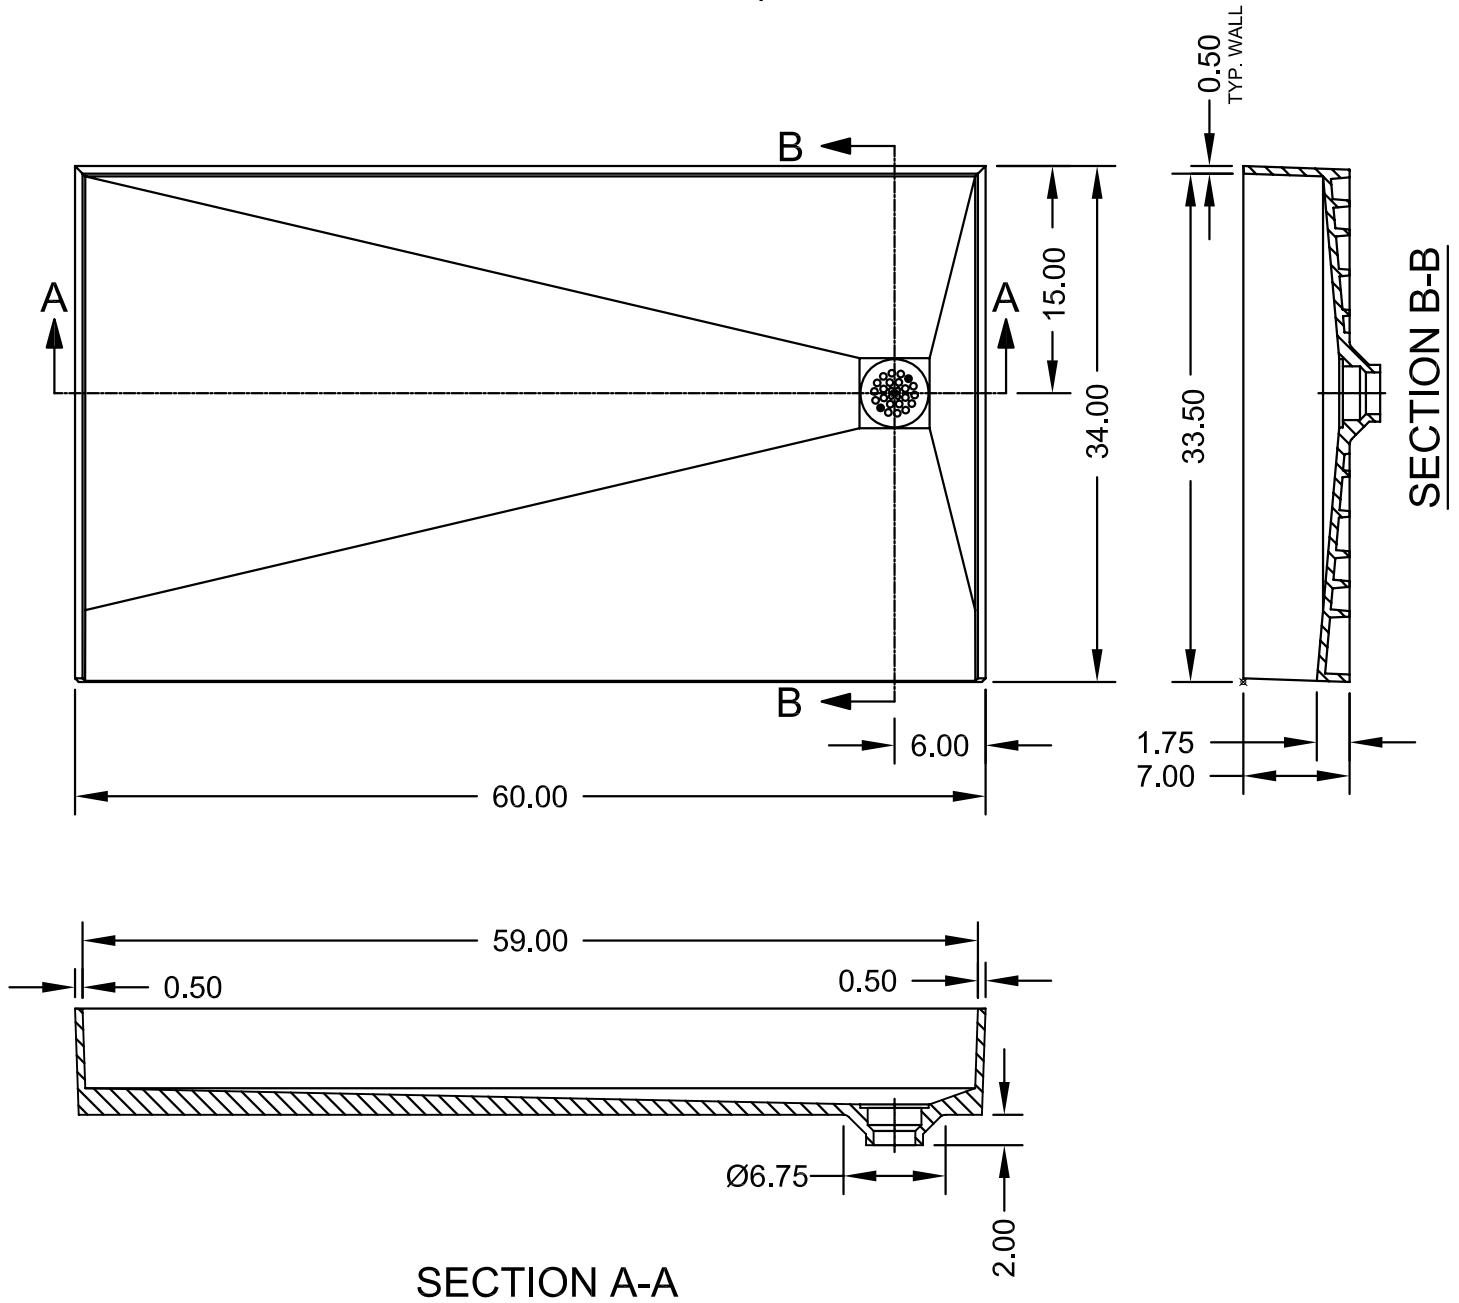

TILE READY® Model 3460RBF (34"D x 60"W - Barrier Free 60" side - Right Drain)

SCALE: 1/12

Product Features:

- .Integrated 2" PVC drain (adaptable to cast iron and ABS)
- .Integrated curb with structural ribbing
- .6" Splash Walls
- .Floor pre-pitched 1/4" per foot to drain
- .Tile set directly on pan surface
- .No mud setting or hot mopping required
- .Round polished adjustable drain plate (square plates available)