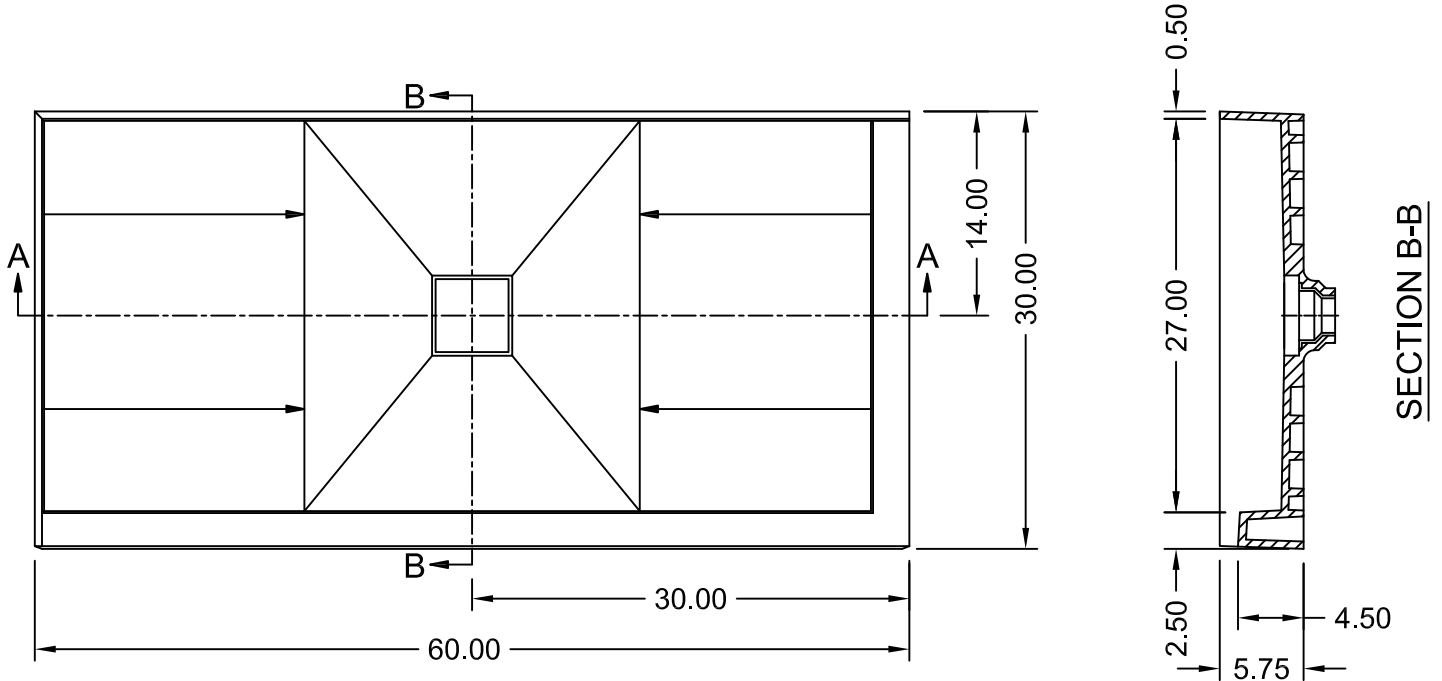

# TILE REDI<sup>®</sup> WONDER DRAIN<sup>®</sup> DOUBLE CURB SHOWER PAN MODEL WD3060CDR-PVC-2.5

(Not to scale)

SECTION A-A