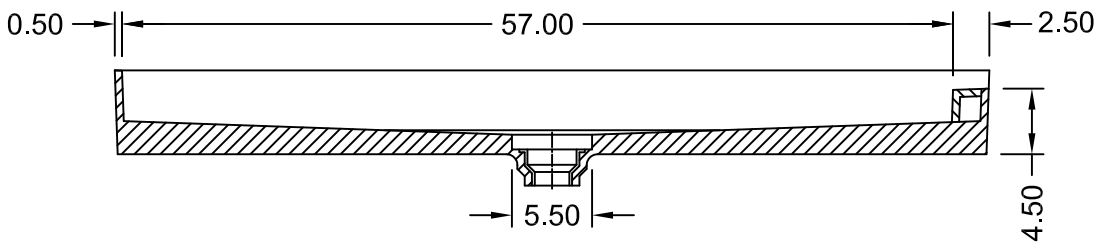

# TILE REDI<sup>®</sup> WONDER DRAIN<sup>®</sup> DOUBLE CURB SHOWER PAN MODEL WD3060CDR-PVC-2.5

(Not to scale)

SECTION A-A