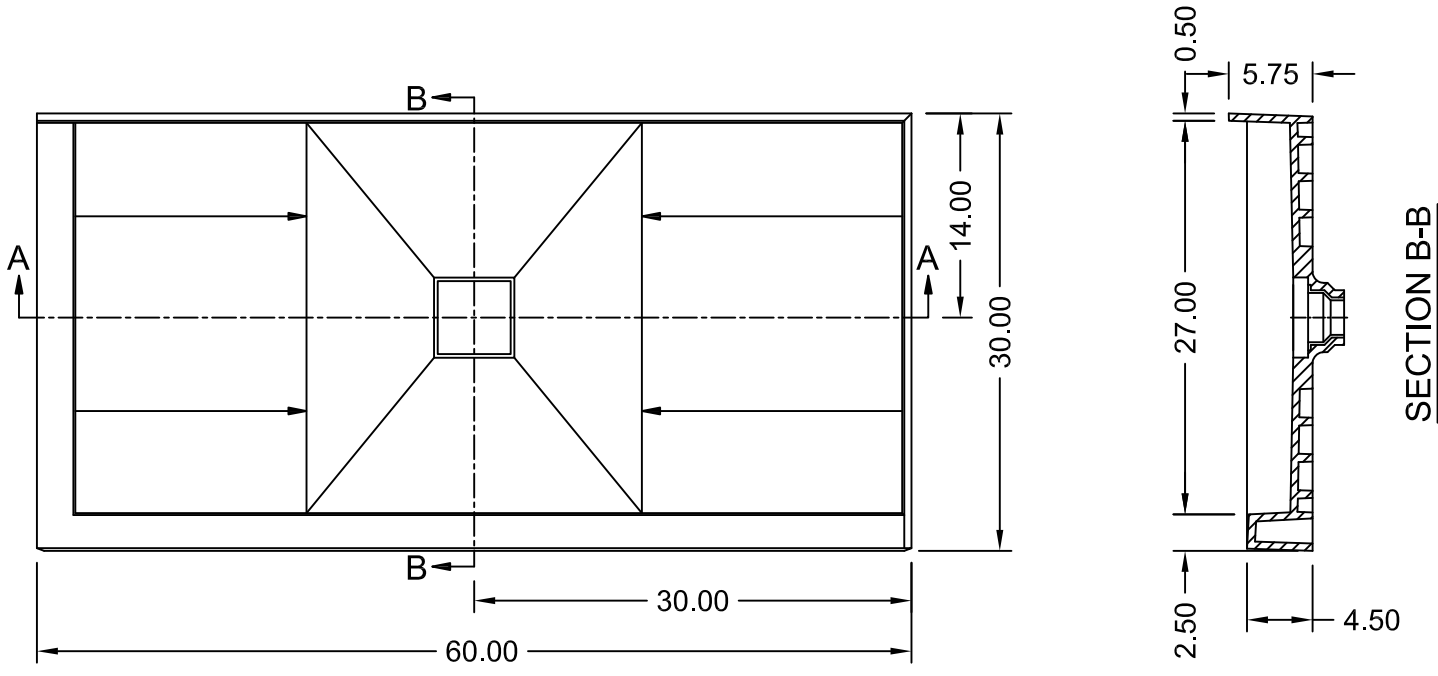

TILE REDI[®] WONDER DRAIN[®] DOUBLE CURB SHOWER PAN MODEL WD3060CDL-PVC-2.5

(Not to scale)

SECTION A-A

	ANSI Z124.1-95	ASTM F462-79
	ANSI Z124.2-95	B45.0-02
	ICC/ANSI A117.1-98	B45.5-02
	© 2012 TILE REDI USA, LLC	