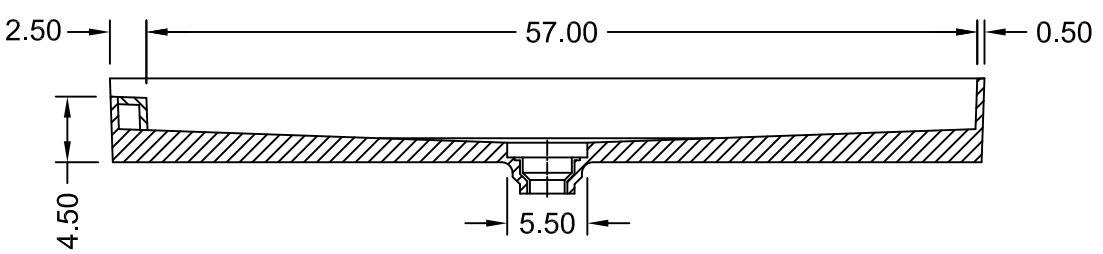

TILE REDI[®] WONDER DRAIN[®] DOUBLE CURB SHOWER PAN MODEL WD3060CDL-PVC-2.5

(Not to scale)

SECTION A-A

	ANSI Z124.1-95	ASTM F462-79
	ANSI Z124.2-95	B45.0-02
	ICC/ANSI A117.1-98	B45.5-02
	© 2012 TILE REDI USA, LLC	