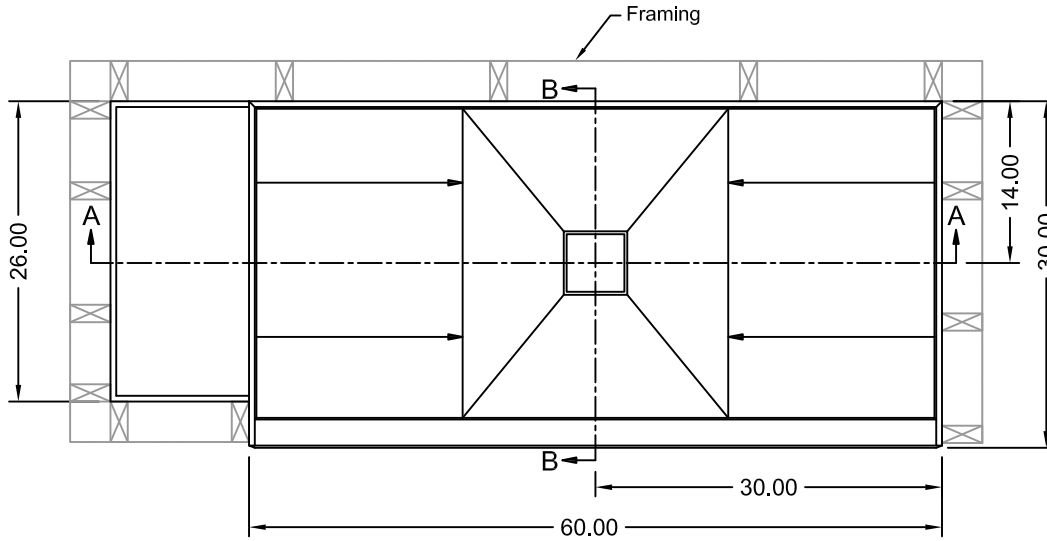

TILE REDI® BASE'N BENCH® SHOWER KIT

WONDER DRAIN®
WITH REDI BENCH®

MODEL
WD3060C-RB30-KIT-2.5

(Not to scale)

SECTION A-A