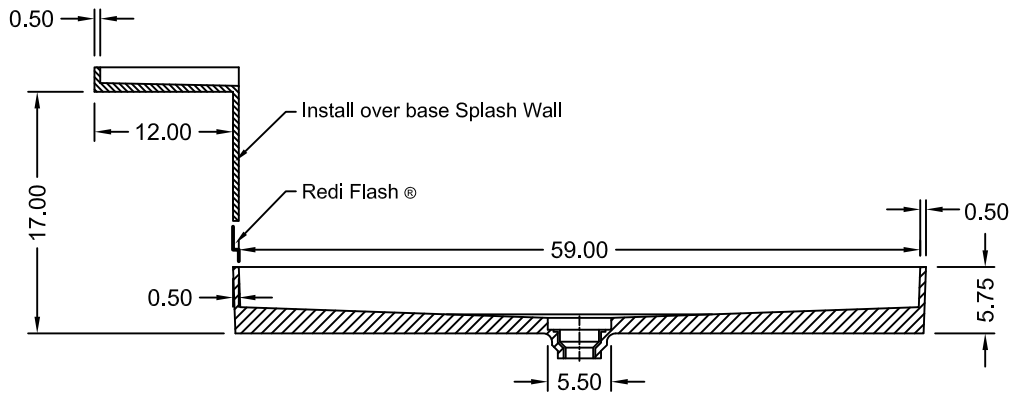

TILE REDI® BASE'N BENCH® SHOWER KIT

WONDER DRAIN®
WITH REDI BENCH®

MODEL
WD3060C-RB30-KIT-2.5

(Not to scale)

SECTION A-A