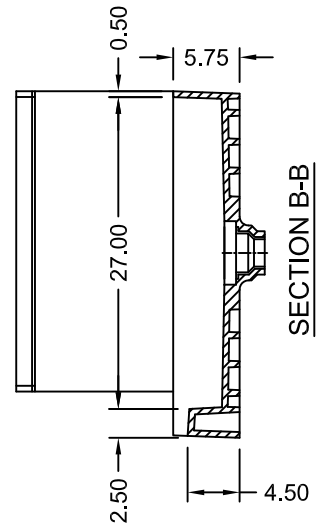

TILE REDI® BASE'N BENCH® SHOWER KIT

WONDER DRAIN®
WITH REDI BENCH®

MODEL
WD3060C-RB30-KIT-2.5

(Not to scale)

SECTION A-A