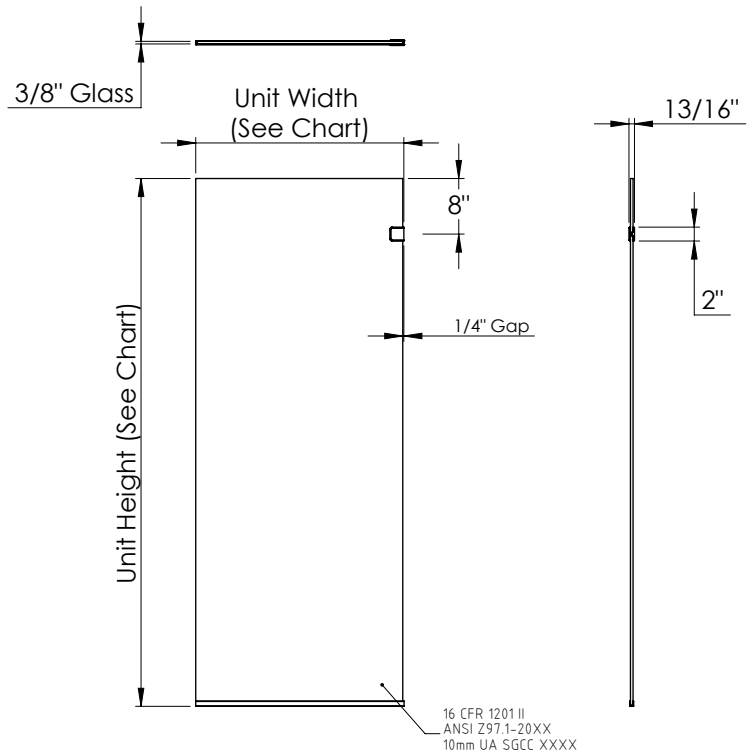

**Features**

- Euro-style stationary shower screen
- Bottom u-channel & one top glass clamp
- 3/8" (10 mm) thick tempered Clear glass
- Anodized aluminum hardware prevents rusting or corrosion
- Available in two heights and three widths

**3/8" Glass Options**

- Clear (CL)

**Finish Option**

- Polished Chrome (PC)

**Installation Notes**

Install this product according to the installation guide.

GLASS SIZING CHART			
Unit Height	Opening Width	Unit Size	Panel Size (in)/Weight (lbs)
60" For Tub	60"	30" X 60"	29 3/4" X 59 13/16" - (63.02 lbs)
76" For Shower	48"	24" X 76"	23 3/4" X 75 13/16" - (63.77 lbs)
	60"	30" X 76"	29 3/4" X 75 13/16" - (79.88 lbs)
	72"	36" X 76"	35 3/4" X 75 13/16" - (95.99 lbs)