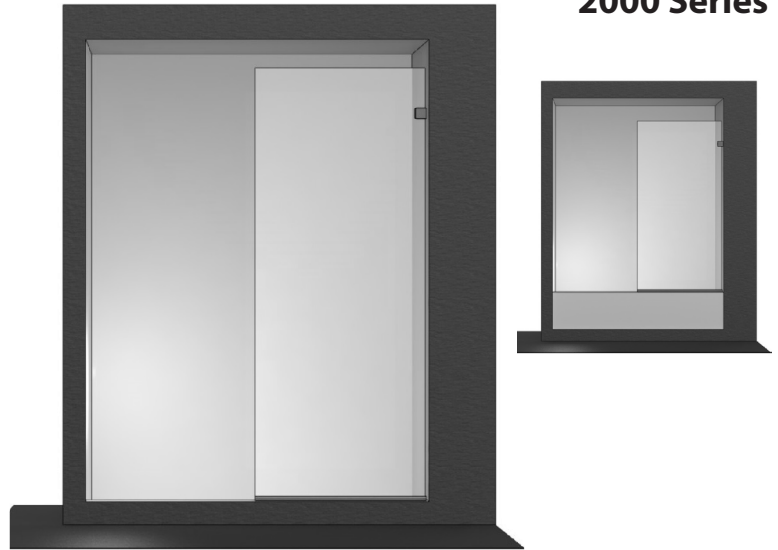

**Features**

- Euro-style stationary shower screen
- Bottom u-channel & one top glass clamp
- 3/8" (10 mm) thick tempered Clear glass
- Anodized aluminum hardware prevents rusting or corrosion
- Available in two heights and three widths

**3/8" Glass Options**

- Clear (CL)

**Finish Option**

- Polished Chrome (PC)

**Installation Notes**

Install this product according to the installation guide.

GLASS SIZING CHART			
Unit Height	Opening Width	Unit Size	Panel Size (in)/Weight (lbs)
60" For Tub	60"	30" X 60"	29 3/4" X 59 13/16" - (63.02 lbs)
76" For Shower	48"	24" X 76"	23 3/4" X 75 13/16" - (63.77 lbs)
	60"	30" X 76"	29 3/4" X 75 13/16" - (79.88 lbs)
	72"	36" X 76"	35 3/4" X 75 13/16" - (95.99 lbs)