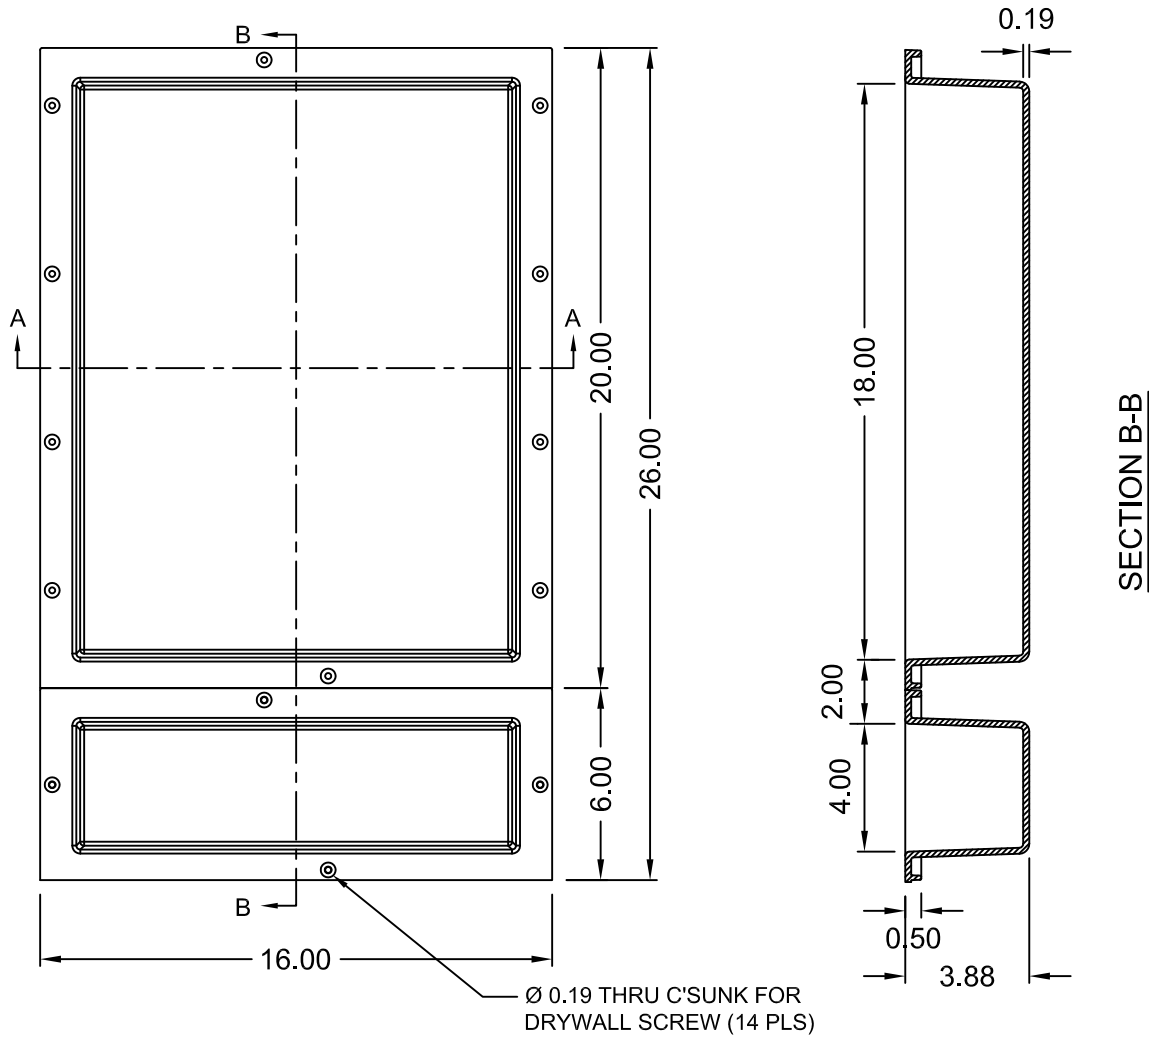

(Not to scale)

SECTION A-A

Toll Free 800.232.6156 techsupport@tileredi.com
 Tel: 954.323.0125
 Fax: 954.344.8064 www.tileredi.com

2015.03.18