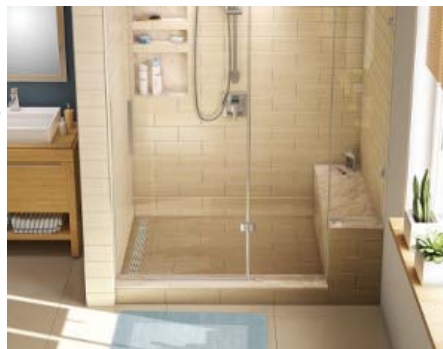

RELATED ARTICLES

- [Tile Redi Takes a New Angle on Showers](#)
- [USG Durock UltraLight Foam Tile Backerboard for Showers, Tubs, Steamrooms](#)
- [Tile Redi upgrades website](#)
- [MAPEI's ShowerPerfect Installs with Linear Drain](#)

Tile Redi's Base'N Bench shower kits are specifically sized to fit the footprint of the bathtub to be removed, making installation simple, according to the company.

Users are instructed to measure the length and depth of the shower space, note the drain location and then choose the corresponding model. The shower pan and shower bench are sized to work together, creating a new designer shower.

Base'N Bench shower kits by Tile Redi are sized to fit the footprint of the bathtub to be removed.

"Redi Bench will fit the selected shower pan, and when built into the overall design, will provide a safe place when one is using the shower. All components offer the industry-leading Tile Redi brand features that have always been synonymous with fast and easy installation and, no leaks," said the company.